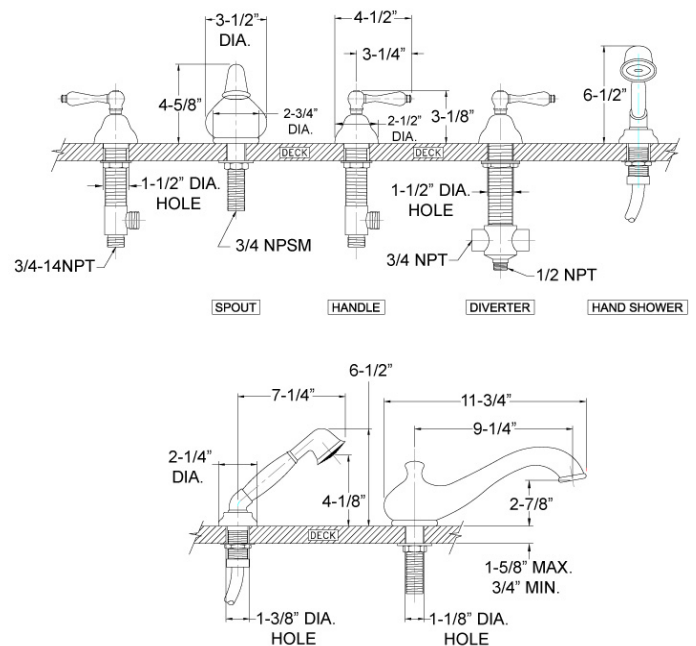

Deck Tub Set with Hand Shower Model D2100J1_003

FEATURES

- Style: Revival Grandeur
- Collection: Revere & Savannah
- 30" (762mm) maximum centers from diverter to hand shower
- Hand shower hose length is 59" (1499mm)
- 1-1/2" (38mm) hole size for valves and diverter
- 1-1/8" (29mm) hole size for spout
- 1-3/8" (35mm) hole size for hand shower
- Integral check valves for backflow protection
- K5160 Deck Tub Spout, 3/4" Valves, K6560 Hand Shower, and K6005 Deck Bracket

Image shown may not be in the finish selected

WARRANTY

- Limited Lifetime

Deck Tub Set with Hand Shower Model D2102J1_003

FEATURES

- Style: Revival Grandeur
- Collection: Revere & Savannah
- 30" (762mm) maximum centers from diverter to hand shower
- Hand shower hose length is 59" (1499mm)
- 1-1/2" (38mm) hole size for valves and diverter
- 1-1/8" (29mm) hole size for spout
- 1-3/8" (35mm) hole size for hand shower
- Integral check valves for backflow protection
- K5160 Deck Tub Spout, 3/4" Valves, K6560 Hand Shower, and K6005 Deck Bracket